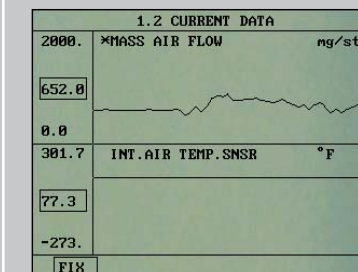

Auto Searching Mode 3

Basic Scan Function

Current Data

Flight Record

Actuator

Graphic Function

Advanced Function

TIPS Information

Circuit Diagram

Location Function

TPMS Exciter Function

Local Language Support

English, Chinese, German, French, Spanish, Italian, Portuguese, Greek, Turkish, Polish, Russian, Hungarian, Taiwanese etc.