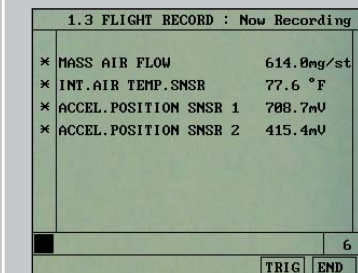

Auto Searching Mode 3

Basic Scan Function

Current Data

Flight Record

Actuator

Graphic Function

Advanced Function

TIPS Information