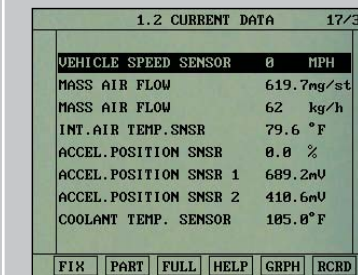

Auto Searching Mode 3

Basic Scan Function

Current Data

Flight Record

Actuator

Graphic Function

Advanced Function

TIPS Information